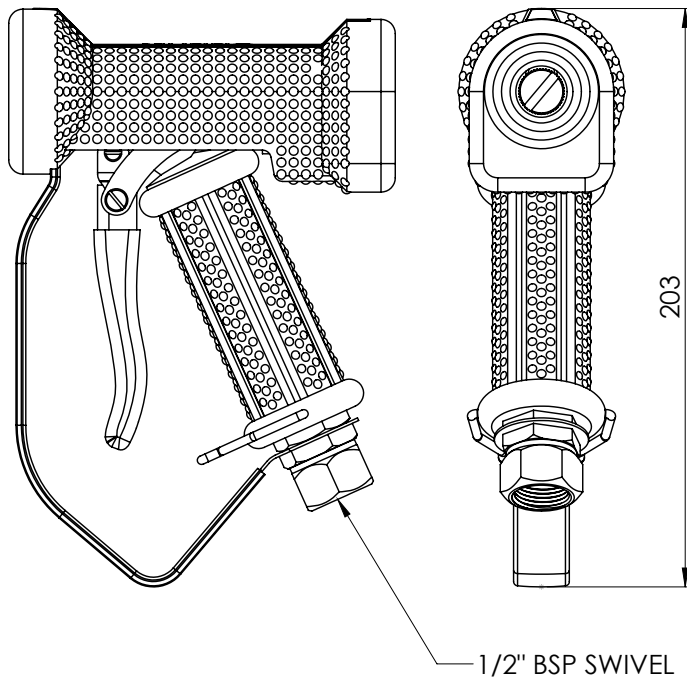

CATEGORY:
WASH WARE

DESCRIPTION:
GUNNA WASH-DOWN GUN

PRODUCT NUMBER:
GUNNA-BLU (BLUE)
GUNNA-WH (WHITE)

TECHNICAL INFORMATION:
- MAX. WORKING PRESSURE OF 90 PSI (620 KPA)
- MAX. OPERATING TEMPERATURE OF 80C (170F)
- NOT SUITABLE FOR STEAM.

FEATURES:

- BUILT FROM S/S CAST BODY AND INTERNAL FITTINGS.
- 1/2" BSP SWIVEL FEMALE CONNECTION
- NON SLIP RUBBER COVERS – REPLACEABLE IF REQUIRED
- TRIGGER GUARD – OH&S APPROVED.
- EASY VOLUME ADJUSTMENT
- FAN SPRAY OR JET STREAM
- SUITABLE FOR HOT OR COLD WATER.

WASH WARE

Blue Cover PT No.: **GUNNA-BLU**
or
White Cover PT No.: **GUNNA-WH**

GUNNA WASH-DOWN GUN