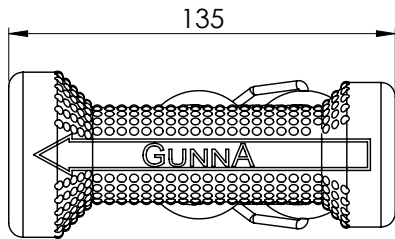

CATEGORY:
WASH WARE

DESCRIPTION:
GUNNA WASH-DOWN GUN

PRODUCT NUMBER:
GUNNA-BLU (BLUE)
GUNNA-WH (WHITE)

TECHNICAL INFORMATION:
- MAX. WORKING PRESSURE OF 90 PSI (620 KPA)
- MAX. OPERATING TEMPERATURE OF 80C (170F)
- NOT SUITABLE FOR STEAM.

FEATURES:

- BUILT FROM S/S CAST BODY AND INTERNAL FITTINGS.
- 1/2" BSP SWIVEL FEMALE CONNECTION
- NON SLIP RUBBER COVERS – REPLACEABLE IF REQUIRED
- TRIGGER GUARD – OH&S APPROVED.
- EASY VOLUME ADJUSTMENT
- FAN SPRAY OR JET STREAM
- SUITABLE FOR HOT OR COLD WATER.