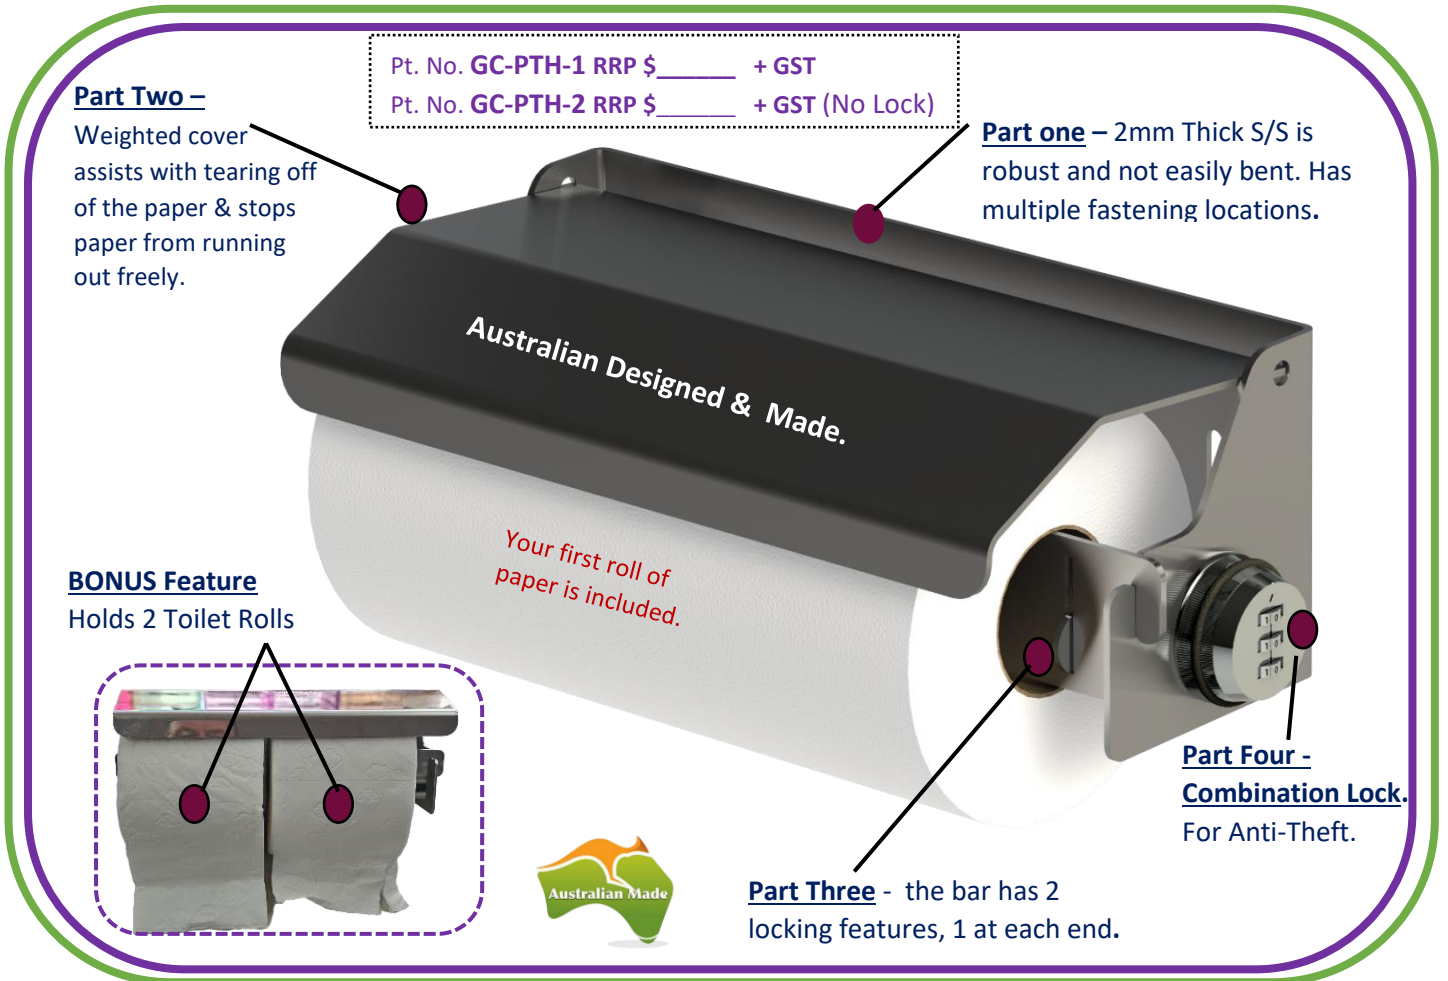

GLOBAL
TAPWARE

PAPER TOWEL / TOILET PAPER ROLLER DISPENSER

with **LOCK / without Lock.**

Our **New Quality Paper Towel Roller & Toilet Paper Dispenser** offers features and benefits others don't.

We wanted to be different from the everyday flat paper towel or the big & bulky & expensive paper roll dispensers that are made overseas, that you can only buy supplies from limited Stores.

What we Did & Why: We wanted a Paper Roll Holder for our factory. We had problems with what was on offer. In the end we designed & made our own. This led to making improvements, resulting in the quality finished product shown above.

The '**Lockable Stainless Paper Towel Dispenser**' is a unit that is suitable for everyday use in any Factory, Restaurant, Kitchen, or Public Bathroom. After making & testing this one we felt it was good enough to take it to the market.

It is a '**High Quality & Lockable**' Unit, also available with the option of having "No Lock".

Benefits :-

- ✓ - Paper Towel Rolls are easier / cheaper to source * from any local Supermarkets, unlike Flat Pack Paper Towels which are available from certain, limited suppliers and normally in bulk.
- ✓ - The unit has a **Weighted Cover Plate**:- This holds the paper in place when tearing & when not in use. This weight stops the paper from Running freely when pulled.
- ✓ - It holds up to **2 Toilet Rolls**.
- ✓ - Has a **built-in combination lock**, rather than a key, that can get lost.
- ✓ - This lock acts as an Anti-Theft device.
- ✓ - Will suit standard to larger diameter rolls (120mm - 145mm)
- ✓ - Will accept various Paper Towel Rolls lengths.